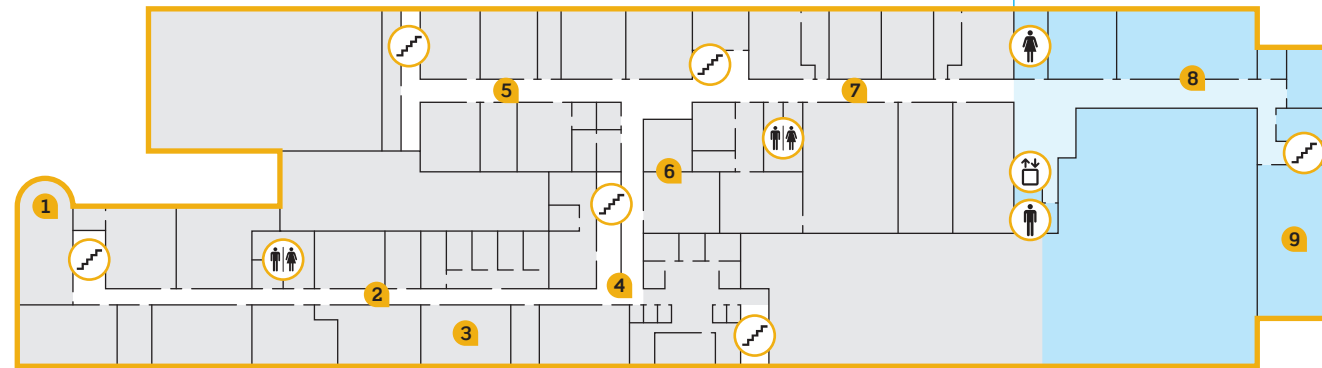

MAIN BUILDING

ASSALY ARTS CENTRE

2nd Floor

- 1 Junior School Arts
- 2 Junior School (Grades 4-6)
- 3 HelpDesk
- 4 LEAD (Learning Enrichment And Development Centre)
- 5 Modern Languages
- 6 Middle School
- 7 Middle School Visual Arts
- 8 Senior School Art Room
- 9