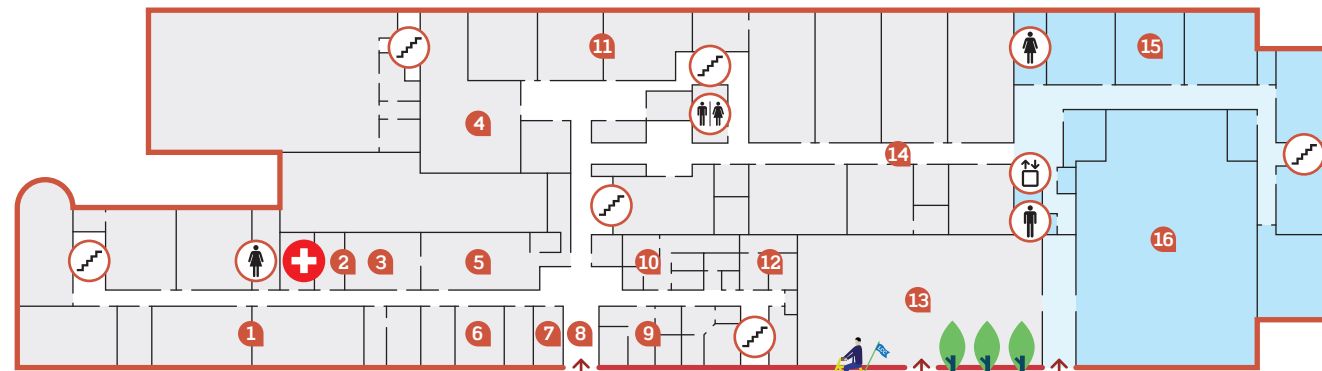

Royal Avenue

Tunnel to the Main Building ↑

Basement

- | |
|--------------------------|
| 1 Tsatas Fitness Centre |
| 2 Velan Gymnasium |
| 3 Showers & Change Rooms |

**LOWER CANADA COLLEGE
CAMPUS MAP**

How to find a room

Students First • L'élève avant tout

MAIN BUILDING

ASSALY ARTS CENTRE

2nd Floor

- 1 Junior School Arts
- 2 Junior School (Grades 4-6)
- 3 HelpDesk
- 4 LEAD (Learning Enrichment And Development Centre)
- 5 Modern Languages
- 6 Middle School
- 7 Middle School Visual Arts
- 8 Senior School Art Room
- 9

BARCLAY HOUSE (KINDERGARTEN)

Ground Floor

- 1 Junior School (Grades 1-3)
- 2 School Counsellor
- 3 Board Room
- 4 The Crabtree Memorial Library (Junior School)
- 5 Staffroom
- 6 Headmaster
- 7 Front Office
- 8 Main Entrance
- 9 Admissions Office
- 10 Communications Office
- 11 Social Studies
- 12 Finance & HR
- 13 Memorial Gym
- 14 Science Wing
- 15 Math Wing
- 16 Saputo Auditorium

Royal Avenue

Basement

- 1 Experimental Science & Creativity Centre (L'Exploratorium de Gaspé Beaubien)
- 2 Junior School Girls Lockers
- 3 Junior School Music Room (Assaly Music Centre)
- 4 Junior School Gymnasium
- 5 Junior School Boys Lockers
- 6 Middle School Lockers
- 7 School Counsellors
- 8 Senior School Lockers
- 9 Dining Hall
- 10 Student Activity Centre
- 11 Green Room
- 12 Recording Studio
- 13 Science & Technology Lab
- 14 Memorial Gym
- 15 Band Room
- 16 Saputo Auditorium
- 17 Black Box Theatre