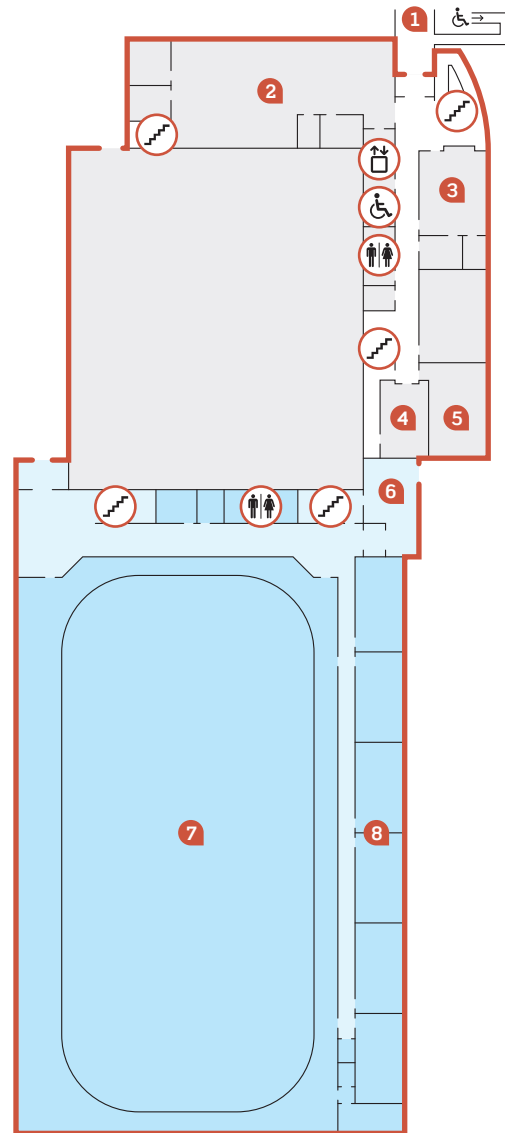

**WEBSTER
LEARNING
ACTIVITY
CENTRE**

**GLENN J.
CHAMANDY
ARENA**

2nd Floor

- | | |
|---|----------------------|
| 1 Chamandy Auditorium | 4 English Department |
| 2 Pre-University Coordinator & University Advisor | 5 Pre-U Lounge |
| 3 Pre-U Administration & IBDP Administration | 6 Saputo Lounge |
| | 7 Poplar Lounge |
| | 8 Team Rooms |

**MCBROOM
BUILDING
(ADVANCEMENT)**

Ground Floor

- | | |
|---|----------------------------------|
| 1 Main Entrance | 5 Centre for Design & Innovation |
| 2 Florence Schiff Library (Middle & Senior Schools) | 6 Entrance |
| 3 LCC Store | 7 Glenn J. Chamandy Hockey Arena |
| 4 Fab Lab | 8 Team Rooms |

Royal Avenue

Tunnel to the Main Building ↑

Basement

- | |
|--------------------------|
| 1 Tsatas Fitness Centre |
| 2 Velan Gymnasium |
| 3 Showers & Change Rooms |

**LOWER CANADA COLLEGE
CAMPUS MAP**

How to find a room

Each room number begins with a letter that corresponds with the building below:

- M** = Main Building
- A** = Assaly Arts Centre
- L** = Webster Learning Activity Centre

LCC
lcc.ca

4090, avenue Royal
Montréal, Québec H4A 2M5
T 514 482 0951
F 514 482 0195