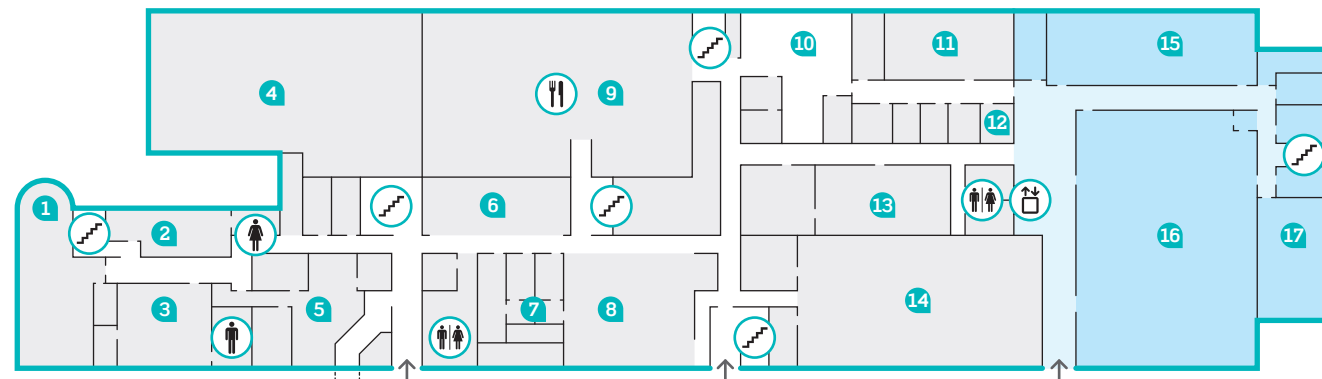

**MCBROOM
BUILDING
(ADVANCEMENT)**

Ground Floor

- | | |
|---|----------------------------------|
| 1 Main Entrance | 5 Centre for Design & Innovation |
| 2 Florence Schiff Library (Middle & Senior Schools) | 6 Entrance |
| 3 LCC Store | 7 Glenn J. Chamandy Hockey Arena |
| 4 Fab Lab | 8 Team Rooms |

Students First • L'élève avant tout

MAIN BUILDING

ASSALY ARTS CENTRE

2nd Floor

- 1 Junior School Arts
- 2 Junior School (Grades 4-6)
- 3 HelpDesk
- 4 LEAD (Learning Enrichment And Development Centre)
- 5 Modern Languages
- 6 Middle School
- 7 Middle School Visual Arts
- 8 Senior School Art Room
- 9

BARCLAY HOUSE (KINDERGARTEN)

Ground Floor

- 1 Junior School (Grades 1-3)
- 2 School Counsellor
- 3 Board Room
- 4 The Crabtree Memorial Library (Junior School)
- 5 Staffroom
- 6 Headmaster
- 7 Front Office
- 8 Main Entrance
- 9 Admissions Office
- 10 Communications Office
- 11 Social Studies
- 12 Finance & HR
- 13 Memorial Gym
- 14 Science Wing
- 15 Math Wing
- 16 Saputo Auditorium

Royal Avenue

Basement

- 1 Experimental Science & Creativity Centre (L'Exploratorium de Gaspé Beaubien)
- 2 Junior School Girls Lockers
- 3 Junior School Music Room (Assaly Music Centre)
- 4 Junior School Gymnasium
- 5 Junior School Boys Lockers
- 6 Middle School Lockers
- 7 School Counsellors
- 8 Senior School Lockers
- 9 Dining Hall
- 10 Student Activity Centre
- 11 Green Room
- 12 Recording Studio
- 13 Science & Technology Lab
- 14 Memorial Gym
- 15 Band Room
- 16 Saputo Auditorium
- 17 Black Box Theatre