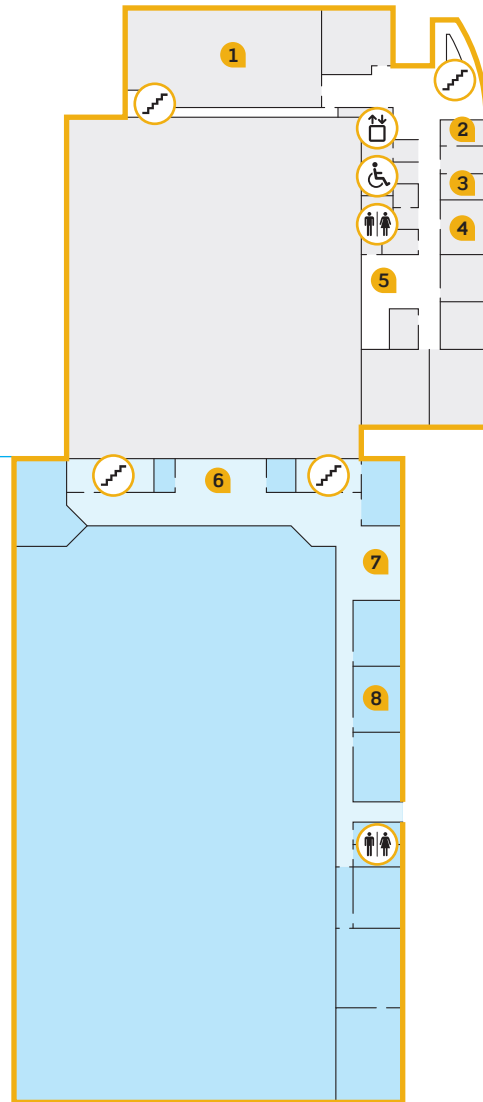

**WEBSTER
LEARNING
ACTIVITY
CENTRE**

**GLENN J.
CHAMANDY
ARENA**

2nd Floor

- | | |
|---|----------------------|
| 1 Chamandy Auditorium | 4 English Department |
| 2 Pre-University Coordinator & University Advisor | 5 Pre-U Lounge |
| 3 Pre-U Administration & IBDP Administration | 6 Saputo Lounge |
| | 7 Poplar Lounge |
| | 8 Team Rooms |

**MCBROOM
BUILDING
(ADVANCEMENT)**

Ground Floor

- | | |
|---|----------------------------------|
| 1 Main Entrance | 5 Centre for Design & Innovation |
| 2 Florence Schiff Library (Middle & Senior Schools) | 6 Entrance |
| 3 LCC Store | 7 Glenn J. Chamandy Hockey Arena |
| 4 Fab Lab | 8 Team Rooms |

Royal Avenue

Tunnel to the Main Building ↑

Basement

- | |
|--------------------------|
| 1 Tsatas Fitness Centre |
| 2 Velan Gymnasium |
| 3 Showers & Change Rooms |

**LOWER CANADA COLLEGE
CAMPUS MAP**

How to find a room

BARCLAY HOUSE (KINDERGARTEN)

Ground Floor

- 1 Junior School (Grades 1-3)
- 2 School Counsellor
- 3 Board Room
- 4 The Crabtree Memorial Library (Junior School)
- 5 Staffroom
- 6 Headmaster
- 7 Front Office
- 8 Main Entrance
- 9 Admissions Office
- 10 Communications Office
- 11 Social Studies
- 12 Finance & HR
- 13 Memorial Gym
- 14 Science Wing
- 15 Math Wing
- 16 Saputo Auditorium